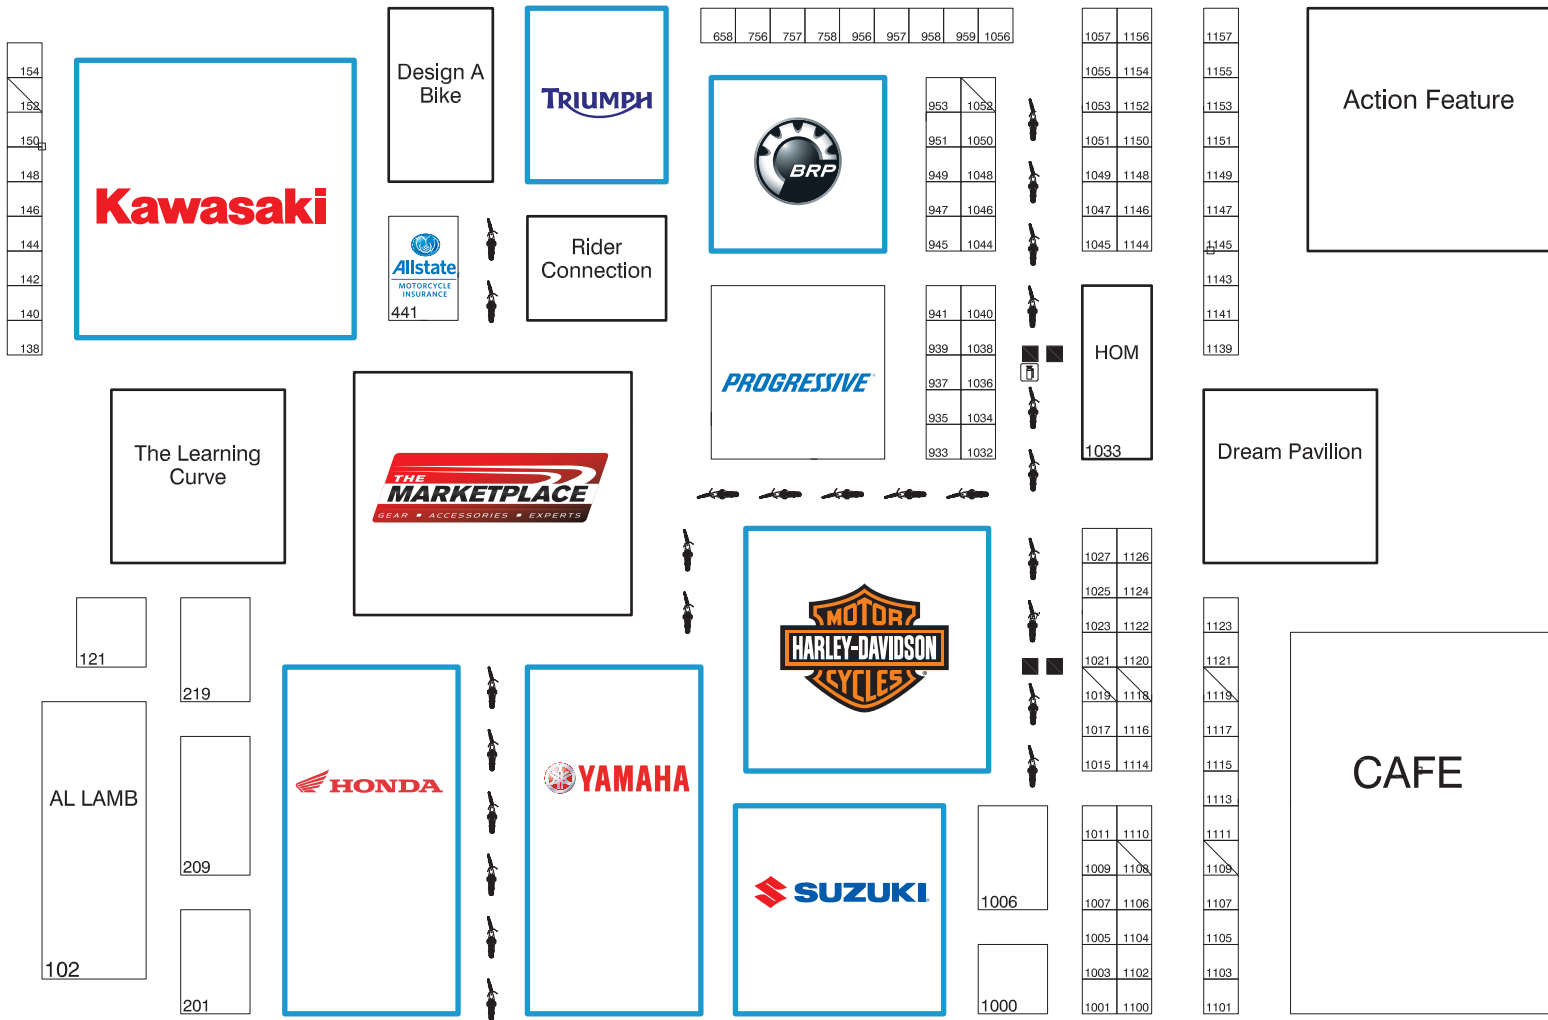

Dallas
 December 2-4, 2011
 Dallas Convention Center

HALL A

HALL B

FIRE EXIT

FIRE EXIT

FIRE EXIT

FIRE EXIT

CONCOURSE A

Entrance

Exit

LOBBY A/B

LOBBY A/B