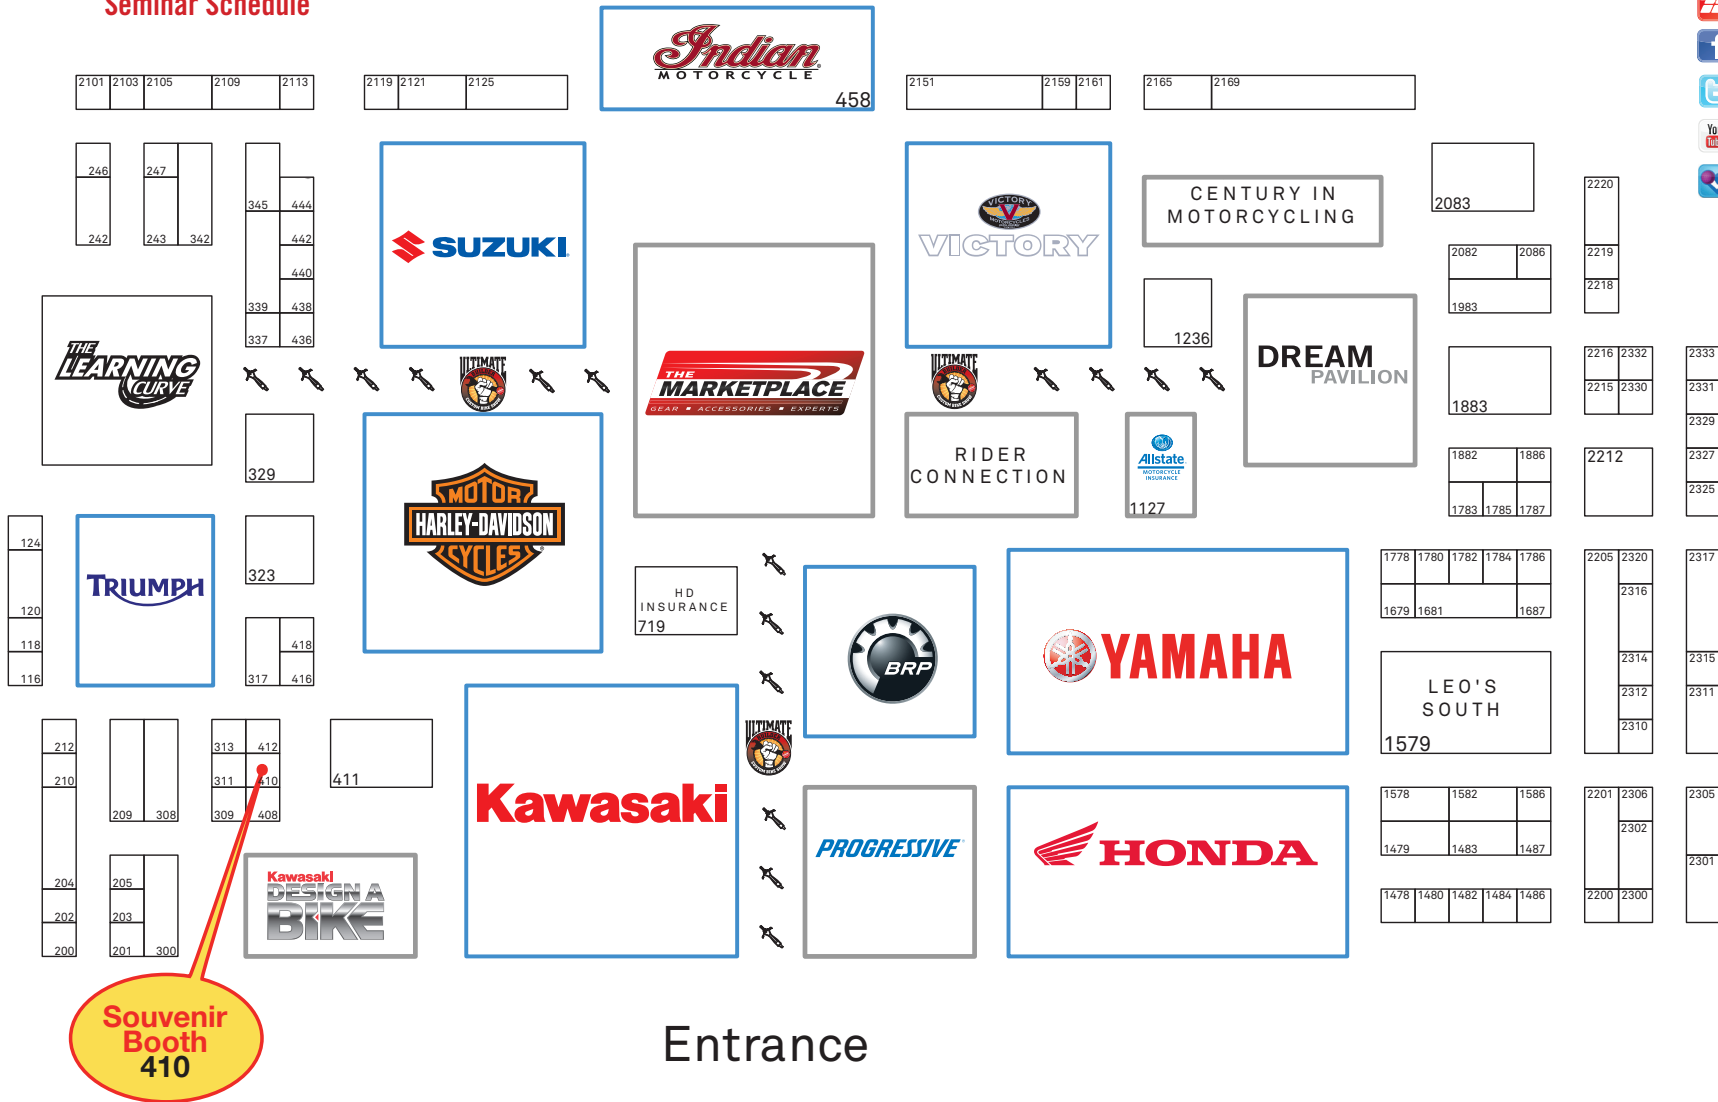

PROGRESSIVE® INTERNATIONAL MOTORCYCLE SHOWS® MINNEAPOLIS, MN • FEB 3-5

See the back for the Learning Curve Daily Seminar Schedule

CHECK IN AND FOLLOW US FOR SHOW UPDATES:

- community.motorcycleshows.com
- /InternationalMotorcycleShows
- @motorcycleshows
- /IntMotoShows
- /motorcycleshows

SMAGE BROS. PERFORMANCE TIMES

Fri: 5:30pm, 7:00pm

Sat: 11:00am, 2:00pm, 4:00pm, 6:00pm

Sun: 11:00am, 1:00pm, 3:00pm